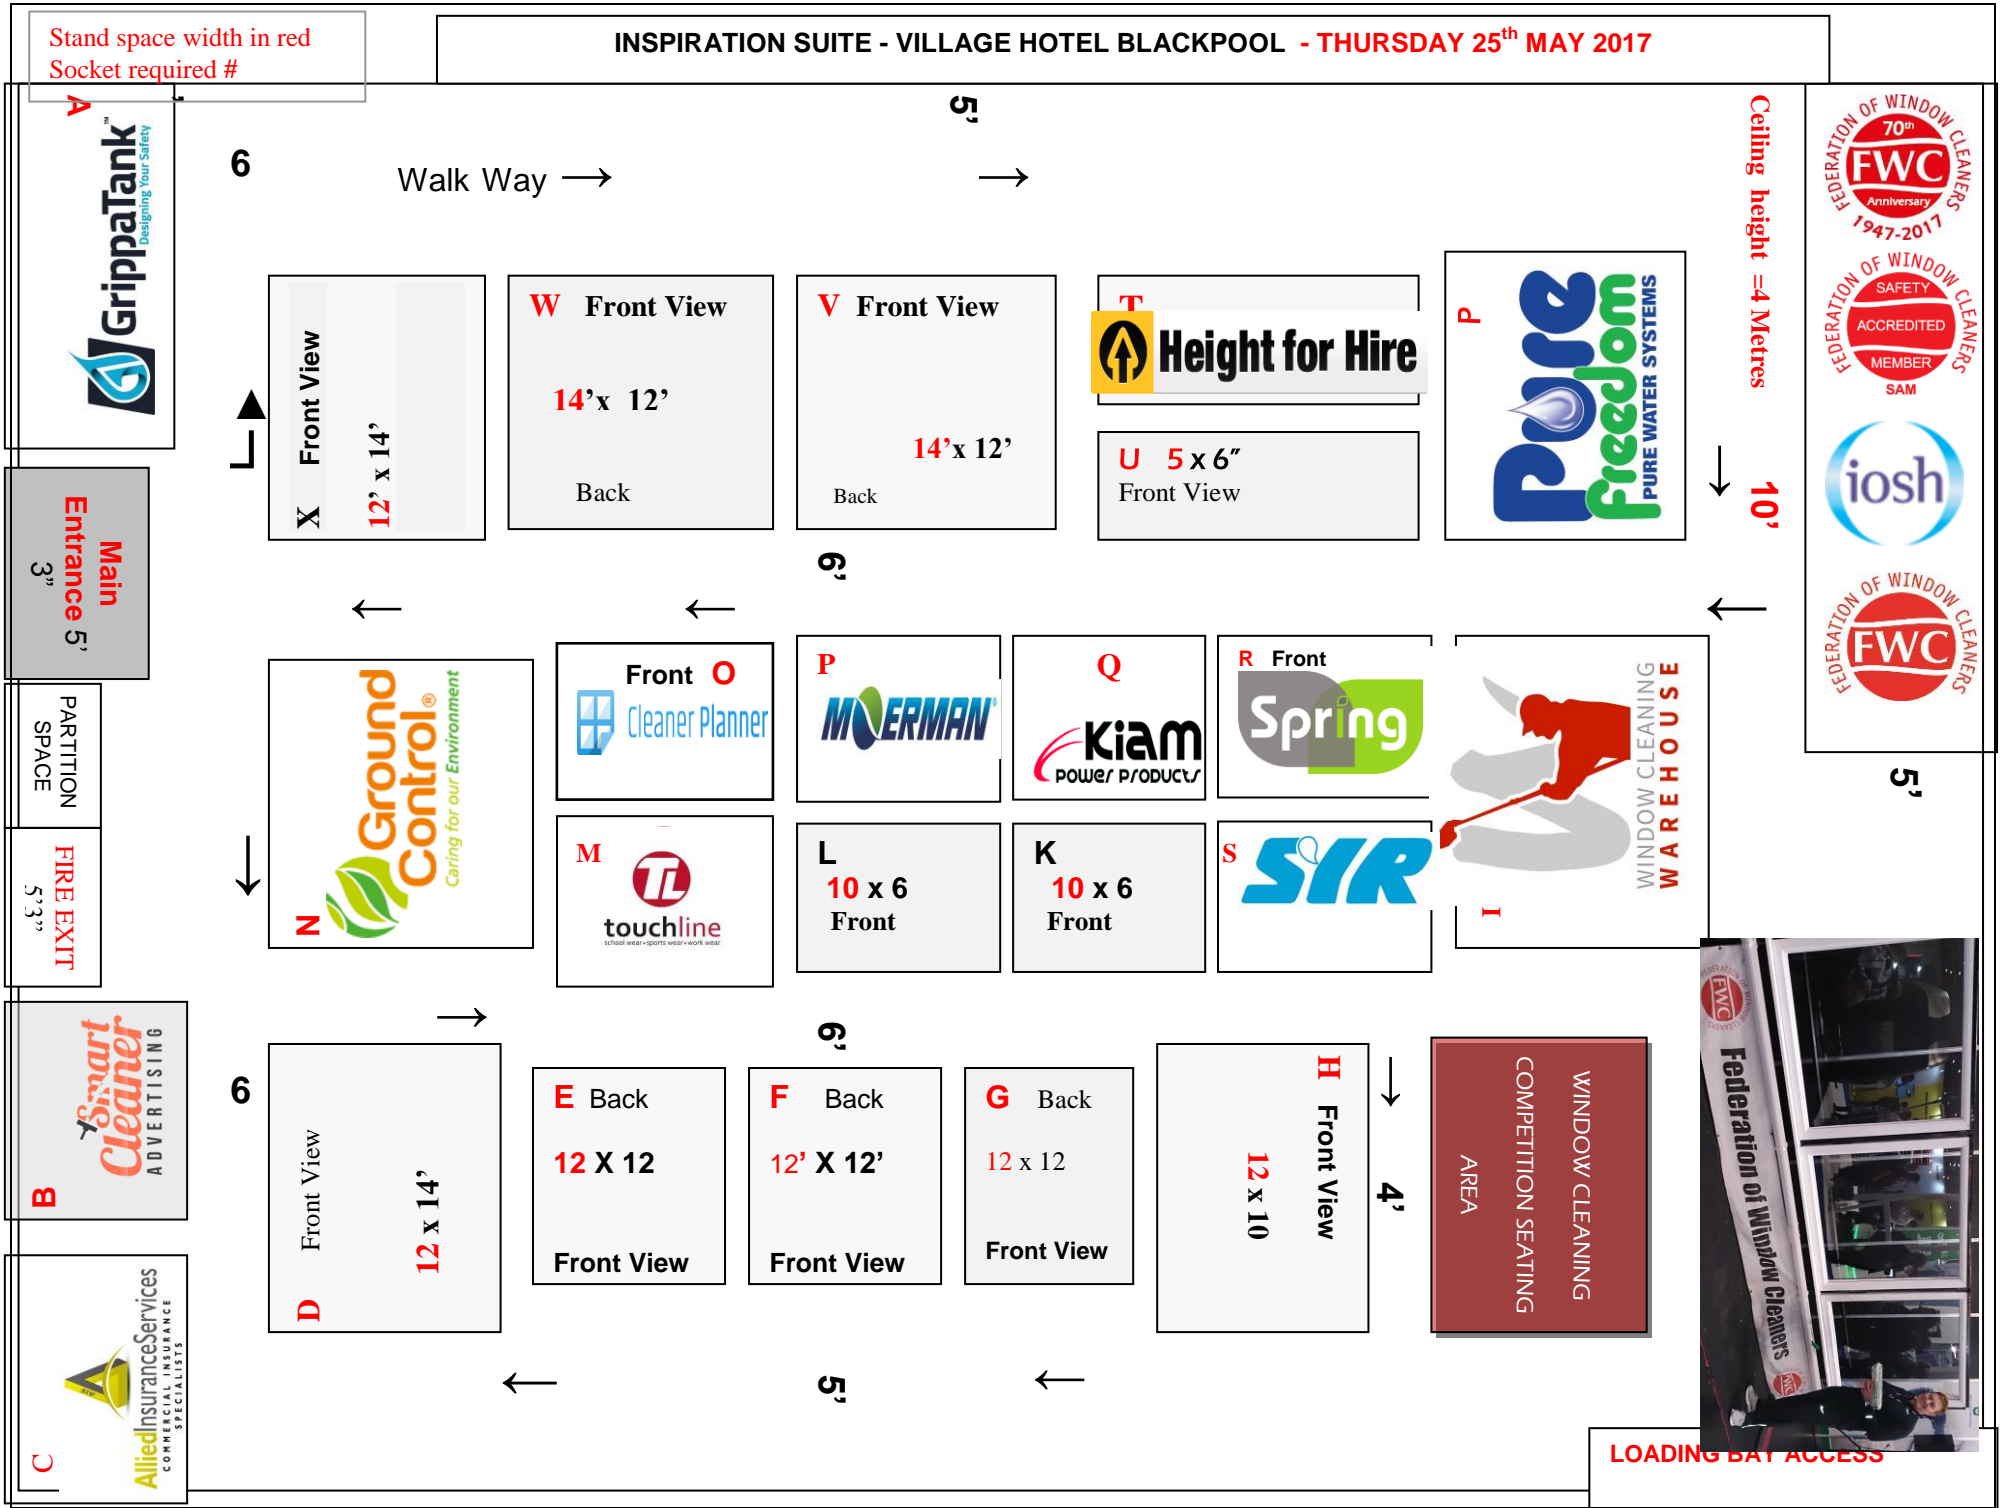

Stand space width in red  
Socket required #

# INSPIRATION SUITE - VILLAGE HOTEL BLACKPOOL - THURSDAY 25<sup>th</sup> MAY 2017

Ceiling height = 4 Metres

10'

5'

4'

5'

LOADING BAY ACCESS